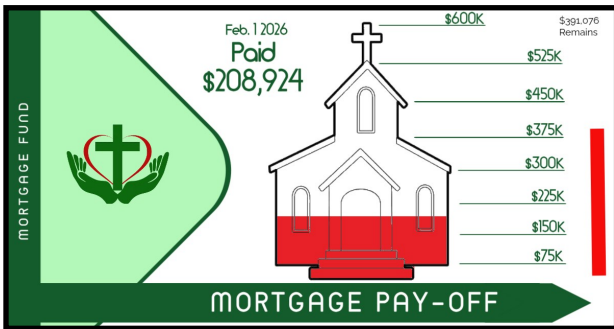

Sunday
March 8
10:45 a.m.

MDF
Mark Dubbeld Family
-LIVE in Concert-

SHARING THE STORY OF LIFE AND LOVE!

We are pleased to welcome the Mark Dubbeld Family back in concert on Sunday, March 8th, during the morning worship service.